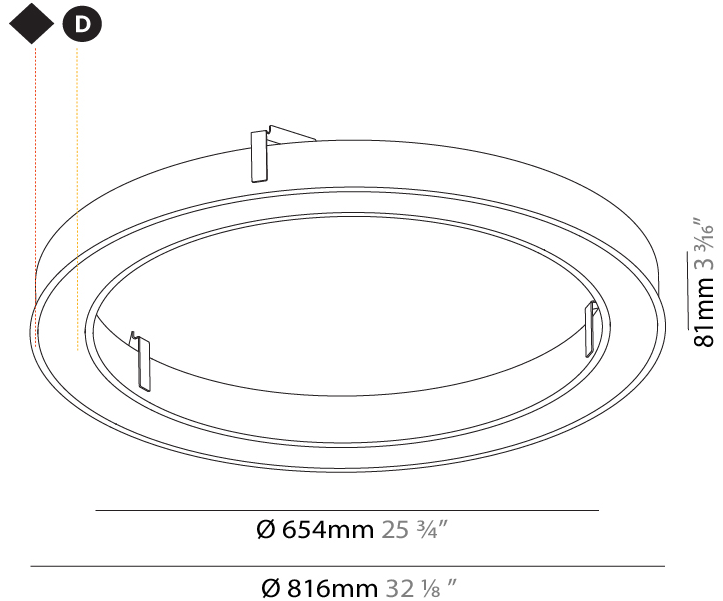

GENERAL

Series: Glorious
Subseries: Glorious Slim
Brand: Prolight
Division: Architectural
Mounting Type: Recessed
Mounting Location: Ceiling
Subcategory: Ambient

PHYSICAL

Shape: Round
Diameter (mm): 816
Diameter (in): 32 1/8
Height (mm): 81
Height (in): 3 3/16
Min. Recessing Depth (mm): 120
Min. Recessing Depth (in): 4 3/4
Light Distribution: Direct
Weight (kg): 6.755
Weight (lbs): 14.89
Diffuser: PMMA - Opal or Micro-Prism
Fixture Finish: SSR / BKV / CWI / CRY / HAB / UFT / ITA / RUA / FTG / MYG / LOD / PUS / FRO / FUP / KIA / POP / BLS / SPG / MEY / GOH / GUM / CHC / COM / ABZ / JAG / OBR / MOS / ROR
Fixture Material: Aluminum
Cut-out Measurements: 807mm / 31 3/4" x 663mm / 26 1/8"

ELECTRICAL

Lamp Type: LED (Zhaga Standard)
Input Wattage (W): 56
Total Output Wattage (W): 48
Dimming: Tri-Mode (Non-Dimming and Phase Dimming (120Vac only) and 0-10V Dimming)
Driver Included: Yes
Driver Location: Integrated
Driver Type: Constant Current - Universal
Driver Class: Class 2
Input Voltage (V): 120 - 277
Constant Current (MA): 350

LED

Color Temperature (°K): 3000 / 3500 / 4000
Max. Delivered Lumen (lm): 5450 / 5557 / 5670
CRI: >80 CRI
Efficiency (%): 0.884
Lamp Life (hrs): 50000

OPTICAL

RATINGS AND CERTIFICATIONS

Certified By: Certified for North American Standards
IP rating: IP20

PROJECT
TYPE
SPECIFIER
QUANTITY
DATE

807mm x 663mm
31 3/4" x 26 1/8"

120mm
4 3/4"

10 - 30mm
3/8" - 1 3/16"