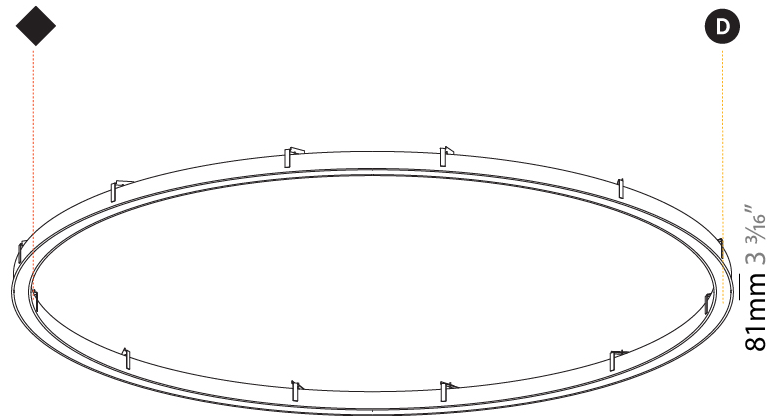

GENERAL

Series: Glorious
Subseries: Glorious Slim
Brand: Prolicht
Division: Architectural
Mounting Type: Recessed
Mounting Location: Ceiling
Subcategory: Ambient

PHYSICAL

Shape: Round
Diameter (mm): 3016
Diameter (in): 118 3/4
Height (mm): 81
Height (in): 3 3/16
Min. Recessing Depth (mm): 120
Min. Recessing Depth (in): 4 3/4
Light Distribution: Direct
Weight (kg): 27.132
Weight (lbs): 59.69
Diffuser: PMMA - Opal or Micro-Prism
Fixture Finish: SSR / BKV / CWI / CRY / HAB / UFT / ITA / RUA / FTG / MYG / LOD / PUS / FRO / FUP / KIA / POP / BLS / SPG / MEY / GOH / GUM / CHC / COM / ABZ / JAG / OBR / MOS / ROR
Fixture Material: Aluminum
Cut-out Measurements: 3007mm / 118 3/8" x 2863mm / 112 11/16"

ELECTRICAL

Lamp Type: LED (Zhaga Standard)
Input Wattage (W): 224
Total Output Wattage (W): 192
Dimming: Tri-Mode (Non-Dimming and Phase Dimming (120Vac only) and 0-10V Dimming)
Driver Included: Yes
Driver Location: Integrated
Driver Type: Constant Current - Universal
Driver Class: Class 2
Input Voltage (V): 120 - 277
Constant Current (MA): 350

LED

Color Temperature (°K): 3000 / 3500 / 4000
Max. Delivered Lumen (lm): 27160 / 27724 / 28290
CRI: >80 CRI
Efficiency (%): 0.884
Lamp Life (hrs): 50000

OPTICAL

RATINGS AND CERTIFICATIONS

Certified By: Certified for North American Standards
IP rating: IP20

Ø 2854mm 112 3/8"

Ø 3016mm 118 3/4"

3007mm x 2863mm
118 3/8" x 112 11/16"

120mm
4 3/4"

10 - 30mm
3/8" - 1 3/16"