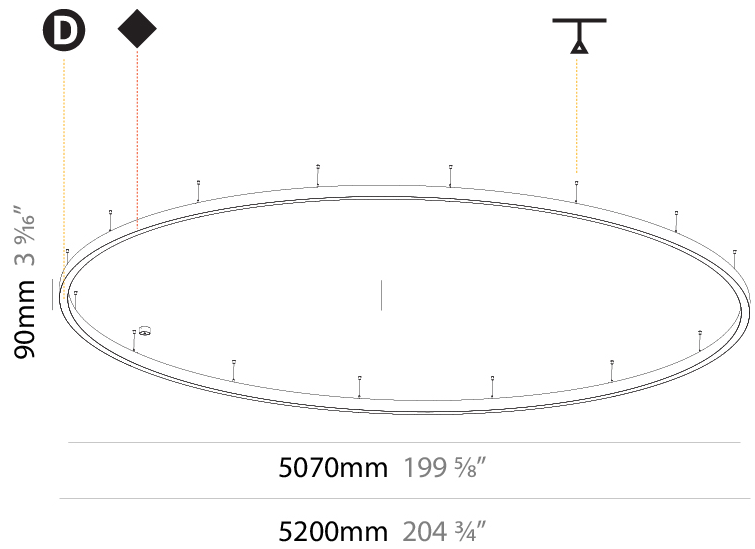

GENERAL

Series: Glorious
Subseries: Glorious Slim
Brand: Prolicht
Division: Architectural
Mounting Type: Suspension
Mounting Location: Ceiling
Subcategory: Ambient

PHYSICAL

Shape: Round
Diameter (mm): 5200
Diameter (in): 204 ³/₄
Height (mm): 90
Height (in): 3 ⁹/₁₆
Max. Overall Height (mm): 2090
Max. Overall Height (in): 82 ⁵/₁₆
Light Distribution: Direct
Weight (kg): 47.232
Weight (lbs): 104.15
Diffuser: [PMMA - Opal or Micro-Prism](#)
Fixture Finish: [SSR / BKV / CWI / CRY / HAB / UFT / ITA / RUA / FTG / MYG / LOD / PUS / FRO / FUP / KIA / POP / BLS / SPG / MEY / GOH / GUM / CHC / COM / ABZ / JAG / OBR / MOS / ROR](#)
Fixture Material: Aluminum
Cable Details: 2000mm or 6000mm Transparent Cable

ELECTRICAL

Lamp Type: LED (Zhaga Standard)
Input Wattage (W): 403.2
Total Output Wattage (W): 336
Dimming: [Tri-Mode (Non-Dimming and Phase Dimming (120Vac only) and 0-10V Dimming)](#)
Driver Included: Yes
Driver Location: Integrated
Driver Type: Constant Current - Universal
Driver Class: Class 2
Input Voltage (V): 120 - 277
Constant Current (MA): 350

LED

Color Temperature (°K): [3000 / 3500 / 4000](#)
Max. Delivered Lumen (lm): 47520 / 48510 / 49500
CRI: >80 CRI
Efficiency (%): 88
Lamp Life (hrs): 50000

OPTICAL

RATINGS AND CERTIFICATIONS

Certified By: Certified for North American Standards
IP rating: IP20