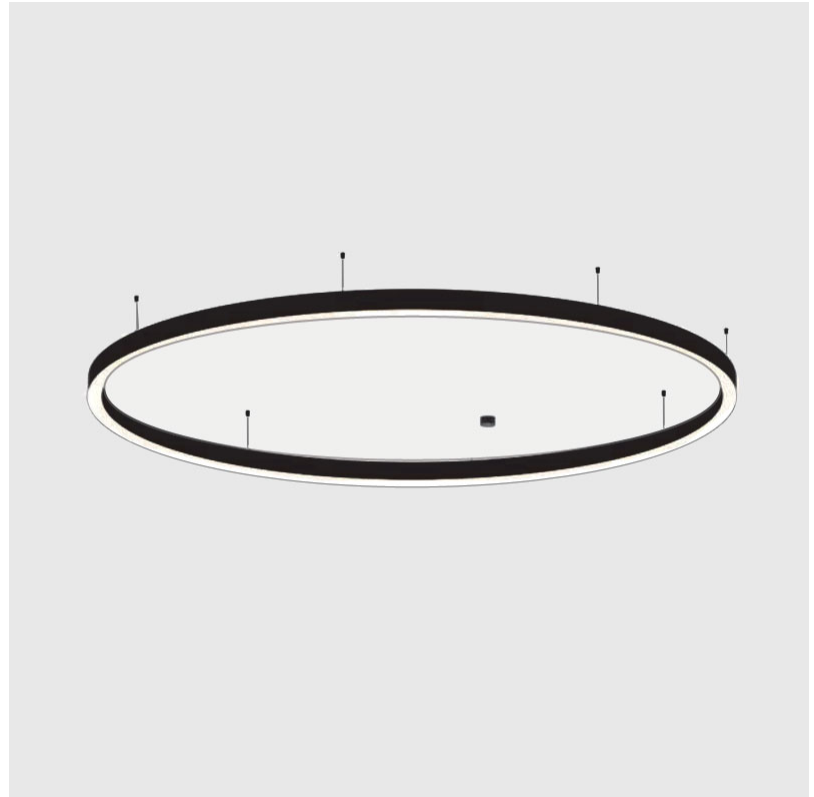

GENERAL

Series: Glorious
Subseries: Glorious Slim
Brand: Prolicht
Division: Architectural
Mounting Type: Suspension
Mounting Location: Ceiling
Subcategory: Ambient

PHYSICAL

Shape: Round
Diameter (mm): 5200
Diameter (in): 204 ³/₄
Height (mm): 90
Height (in): 3 ⁹/₁₆
Max. Overall Height (mm): 2090
Max. Overall Height (in): 82 ⁵/₁₆
Light Distribution: Direct
Weight (kg): 47.232
Weight (lbs): 104.15
Diffuser: [PMMA - Opal or Micro-Prism](#)
Fixture Finish: [SSR / BKV / CWI / CRY / HAB / UFT / ITA / RUA / FTG / MYG / LOD / PUS / FRO / FUP / KIA / POP / BLS / SPG / MEY / GOH / GUM / CHC / COM / ABZ / JAG / OBR / MOS / ROR](#)
Fixture Material: Aluminum
Cable Details: 2000mm or 6000mm Transparent Cable

ELECTRICAL

Lamp Type: LED (Zhaga Standard)
Input Wattage (W): 403.2
Total Output Wattage (W): 336
Dimming: [Tri-Mode (Non-Dimming and Phase Dimming (120Vac only) and 0-10V Dimming)](#)
Driver Included: Yes
Driver Location: Integrated
Driver Type: Constant Current - Universal
Driver Class: Class 2
Input Voltage (V): 120 - 277
Constant Current (MA): 350

LED

Color Temperature (°K): [3000 / 3500 / 4000](#)
Max. Delivered Lumen (lm): 47520 / 48510 / 49500
CRI: >80 CRI
Efficiency (%): 88
Lamp Life (hrs): 50000

OPTICAL

RATINGS AND CERTIFICATIONS

Certified By: Certified for North American Standards
IP rating: IP20